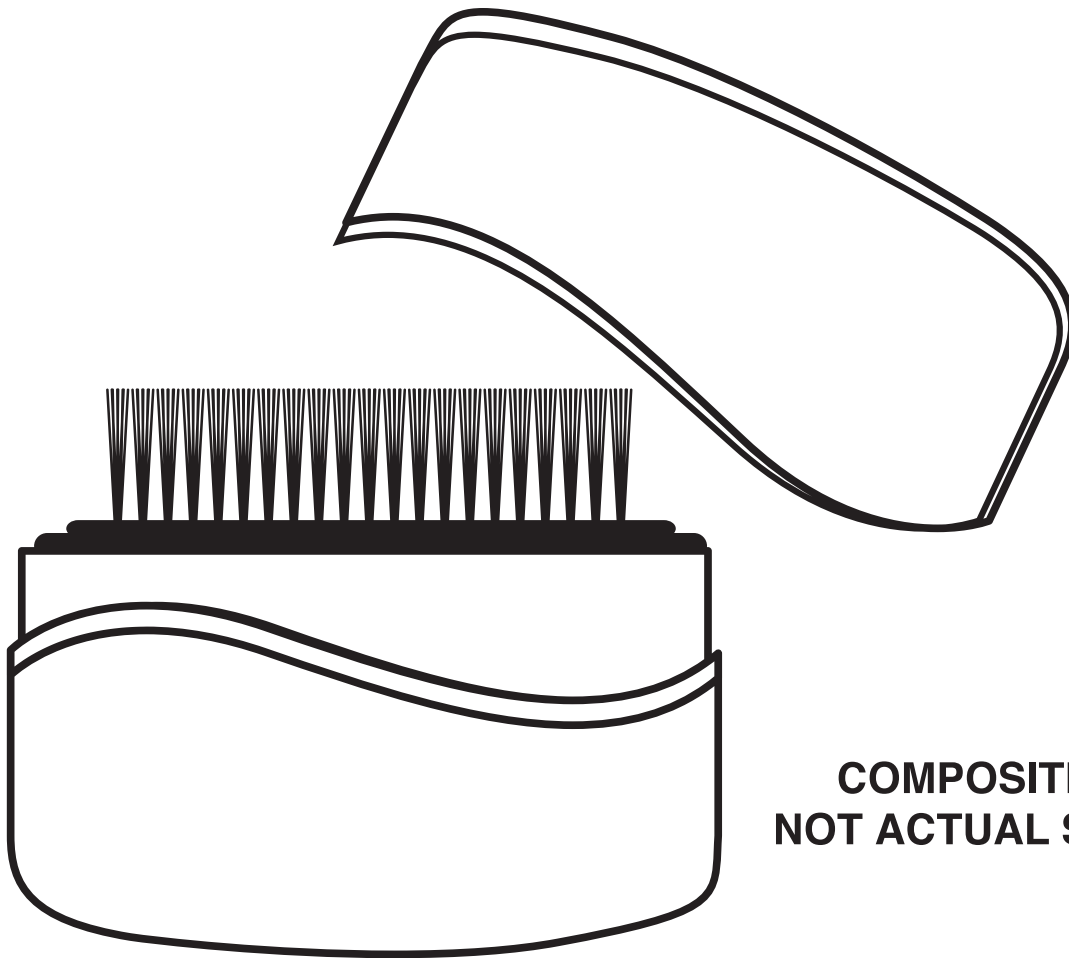

300 MM PAD PRINT

Rotate 180°

F.P.O

**COMPOSITE
NOT ACTUAL SIZE**

Dashed Line For Imprint Area Only, Will Not Print.

	<p>Artist/Date: Order #: Ship Date: Imprint Color: Item Color:</p>	<p>Item #: 184 MAX Imprint Size: 2 1/4" W x 5/8" H Imprint Type: Pad Print</p>	<p>Proofing:</p>
--	---	--	------------------